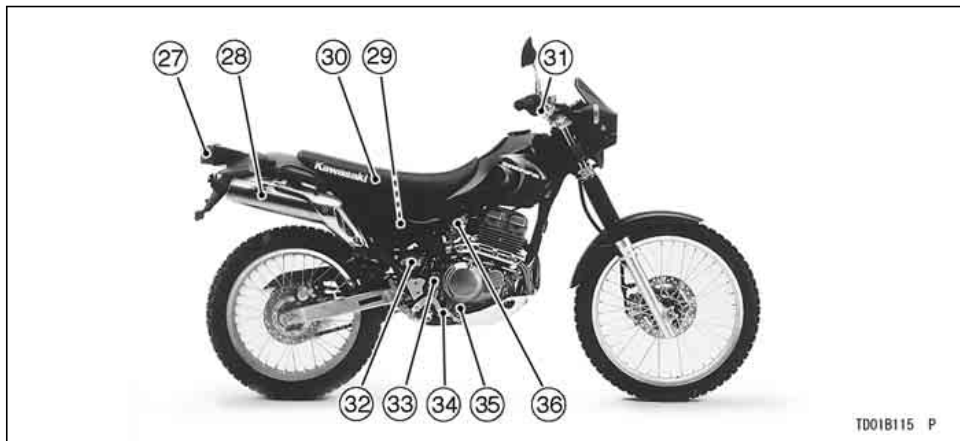

TD01B115 P

27. Tail/Brake Light
28. Muffler
29. Air Cleaner Element
30. Seat
31. Front Brake Light Switch

32. Brake Fluid Reservoir (Rear)
33. Rear Brake Light Switch
34. Rear Brake Pedal
35. Oil Level Gauge

36. Carburetor