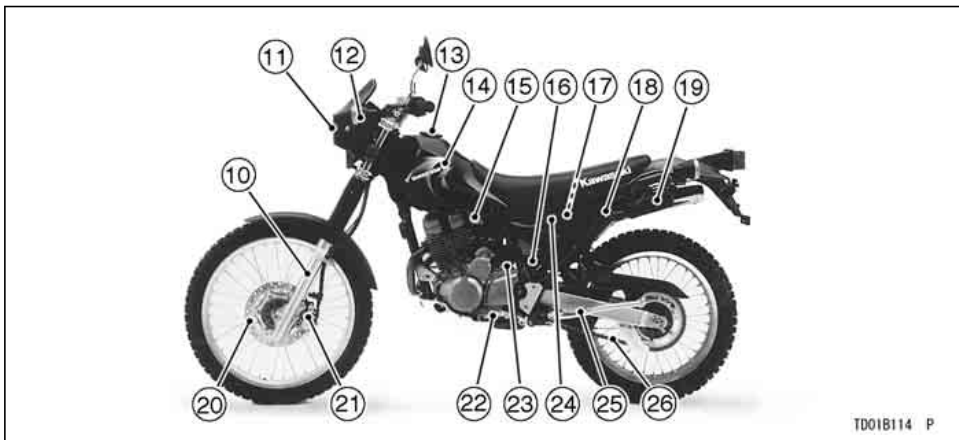

14 LOCATION OF PARTS

TD01B114 P

10. Front Fork
11. Headlight
12. Turn Signal Light
13. Fuel Tank Cap
14. Fuel Tank
15. Fuel Tap

16. Rear Shock Absorber
17. Battery
18. Helmet Hook
19. Tool Kit Case/Tool Kit
20. Brake Disc
21. Brake Caliper

22. Shift Pedal
23. Idle Adjusting Screw
24. Side Cover
25. Side Stand
26. Drive Chain